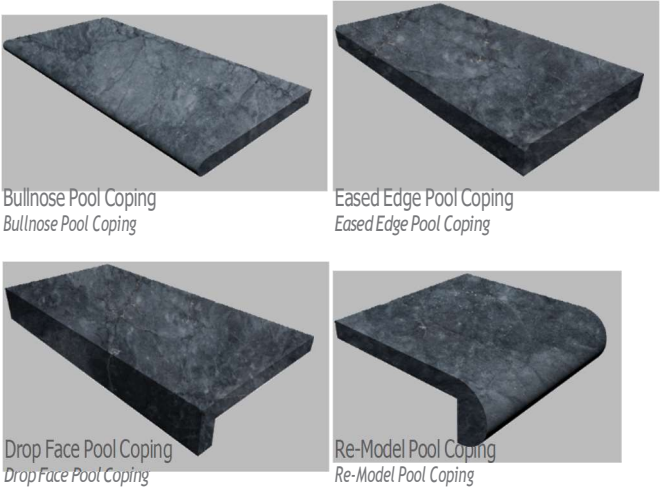

BLUE STONE DARK MARBLE

Blue Stone Dark Marble

BLUE STONE DARK MARBLE OPUS SET 20,3x20,3cm-20,3x40,6cm-40,6x40,6cm-40,6x61cm
Blue Stone Dark Marble Opus Set

Also available in *Also available in*

Pool Copings *Pool Copings*