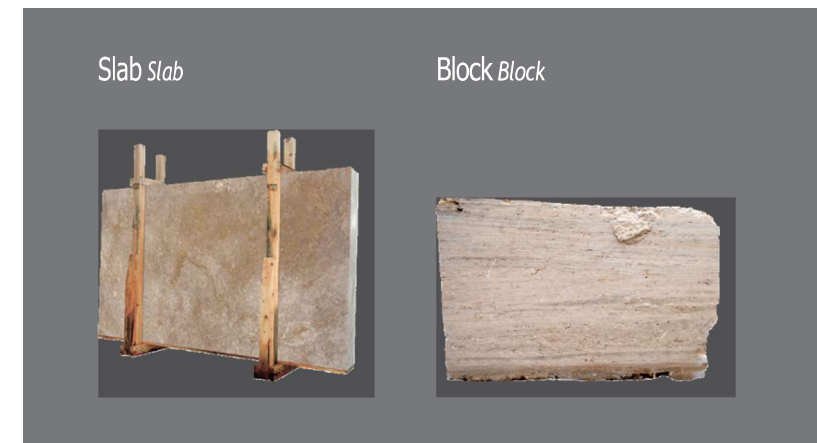

Pool Copings *Pool Copings*