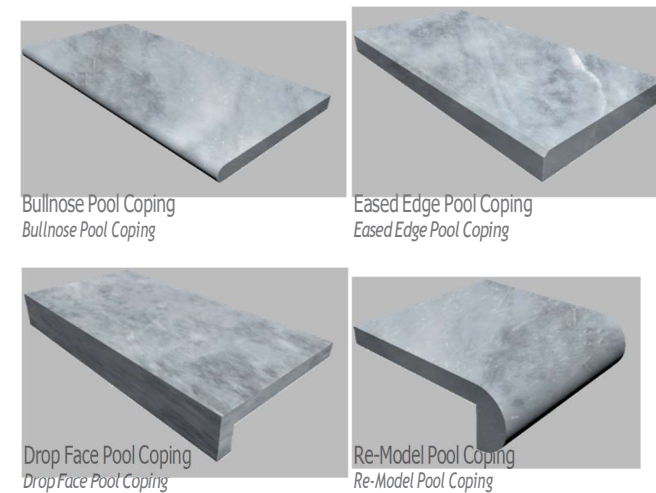

Color samples shown are representations of the actual product and are for identification purposes only. Because colors vary, there is no guarantee that the actual color will be an exact match to the image shown. Always check a sample of the actual product prior to purchase and installation.
Color samples shown are representations of the actual product and are for identification purposes only. Because colors vary, there is no guarantee that the actual color will be an exact match to the image shown. Always check a sample of the actual product prior to purchase and installation.