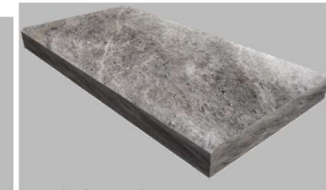

SILVER TRAVERTINE

Silver Travertine

SILVER TRAVERTINE OPUS SET 20,3x20,3cm-20,3x40,6cm-40,6x40,6cm-40,6x61cm
Silver Travertine Opus Set

Also available in *Also available in*

3x61x61cm
1,5x61x61cm

3x61x91,4cm
1,5x61x91,4cm

3x40,6x61cm
1,2x40,6x61cm

3x30,5x61cm
1,2x30,5x61cm

3x40,6x40,6cm
1,2x40,6x40,6cm

3x30,5x30,5cm
1,2x30,5x30,5cm

3x15,2x30,5cm
1,2x15,2x30,5cm

Pool Copings *Pool Copings*

Bullnose Pool Coping
Bullnose Pool Coping