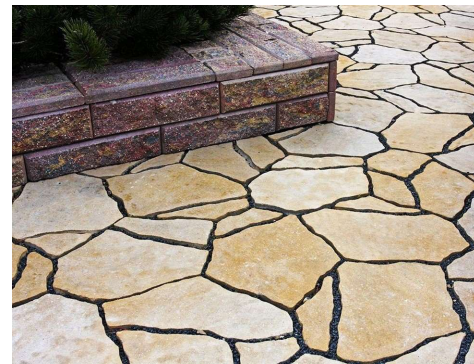

Color samples shown are representations of the actual product and are for identification purposes only. Because colors vary, there is no guarantee that the actual color will be an exact match to the image shown. Always check a sample of the actual product prior to purchase and installation.
Color samples shown are representations of the actual product and are for identification purposes only. Because colors vary, there is no guarantee that the actual color will be an exact match to the image shown. Always check a sample of the actual product prior to purchase and installation.